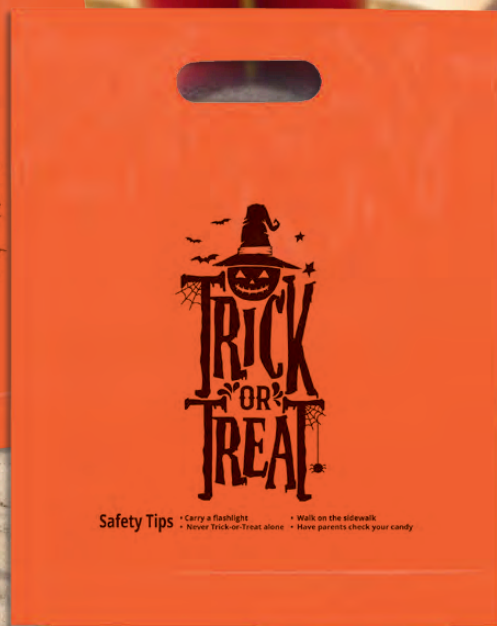

Shipping: 27 lbs. per box of 1000

Imprint Area: 7W x 8H on opposite side of bag.

ORANGE DIE CUT HANDLE Halloween Bags

Size: 12W x 15H x 3

2.5 mil orange plastic bag with fold-over die cut handles and bottom gusset. Stock design with safety tips printed on one side. Add your custom imprint to the second side.

Imprint	Item #	150	250	500	1000	3000
 FLEKO INK PRINT	31HTDC1215 <i>Trick or Treat</i>	1.70	1.06	0.84	0.78	0.74 A
 FLEKO INK PRINT	31HHDC1215 <i>Happy Halloween</i>	1.70	1.06	0.84	0.78	0.74 A

Shipping: 23 lbs. per box of 500

Imprint Area: 8W x 8H on opposite side of bag.

	FLEKO INK PRINT
SET-UP	\$65 (G).
RE-ORDER SET-UP	NO SET-UP CHARGE.
ADDITIONAL LOCATION	N/A
ADDITIONAL COLOR	N/A
PRODUCTION TIME <i>Orders with more than 3,000 impressions will require extra production time.</i>	4 business days after all final approvals.
COLUMN PRICING	Per bag, one-color imprint, one location. Plate charge is additional.
STOCK ART ONLY BAGS	20% off. Ships next business day.
BROKEN BOX CHARGE	\$10 (G) – Plain bags only.
ART SPECS/IMPRINT COLORS	Refer to pages 206-209.
RUSHES & ADDITIONAL SERVICES	Refer to pages 206-208, 213.

PUMPKIN FROSTED SHOPPER

PUMPKIN

HAPPY HALLOWEEN

TRICK OR TREAT

GHOST

All stock designs featured on this page include safety tips. Add your custom imprint to the opposite side of the bag.